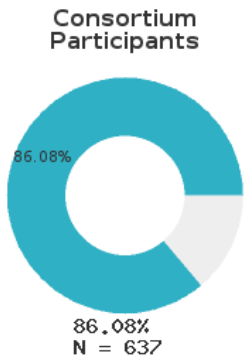

2022 CTE SUMMARY REPORT

PEA RIDGE SCHOOL DISTRICT - 0407000

A [comprehensive program report](#) is available for more detailed information on all performance measures.

Enrollment includes Grades 9-12 students.