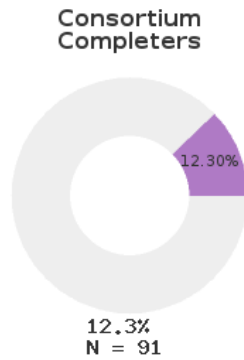

2022 CTE SUMMARY REPORT

PEA RIDGE SCHOOL DISTRICT - 0407000

A [comprehensive program report](#) is available for more detailed information on all performance measures.

Enrollment includes Grades 9-12 students.

PERFORMANCE SCORES RELATIVE TO TARGETS