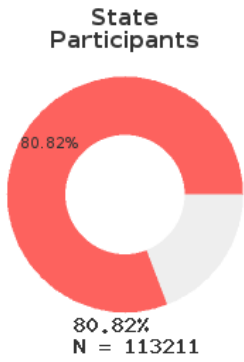

2022 CTE SUMMARY REPORT

PEA RIDGE SCHOOL DISTRICT - 0407000

A [comprehensive program report](#) is available for more detailed information on all performance measures.

Enrollment includes Grades 9-12 students.

PERFORMANCE SCORES RELATIVE TO TARGETS