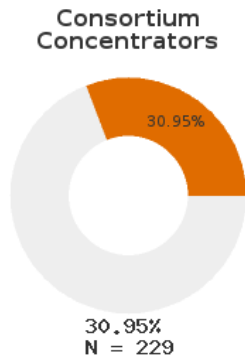

2022 CTE SUMMARY REPORT

PEA RIDGE SCHOOL DISTRICT - 0407000

A [comprehensive program report](#) is available for more detailed information on all performance measures.

Enrollment includes Grades 9-12 students.

PERFORMANCE SCORES RELATIVE TO TARGETS