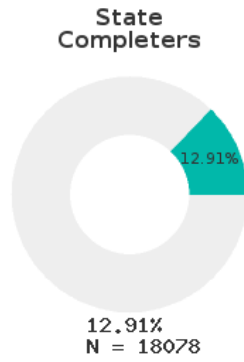

2022 CTE SUMMARY REPORT

PEA RIDGE SCHOOL DISTRICT - 0407000

A [comprehensive program report](#) is available for more detailed information on all performance measures.

Enrollment includes Grades 9-12 students.

PERFORMANCE SCORES RELATIVE TO TARGETS