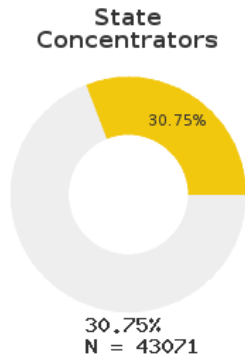

2022 CTE SUMMARY REPORT

PEA RIDGE SCHOOL DISTRICT - 0407000

A [comprehensive program report](#) is available for more detailed information on all performance measures.

Enrollment includes Grades 9-12 students.

PERFORMANCE SCORES RELATIVE TO TARGETS