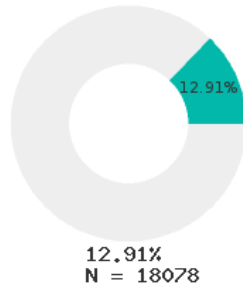

2022 CTE SUMMARY REPORT

WEST SIDE SCHOOL DISTRICT (CLEBURNE) - 1204000

State Participants

State Concentrators

State Completers

Consortium Participants

Consortium Concentrators

Consortium Completers