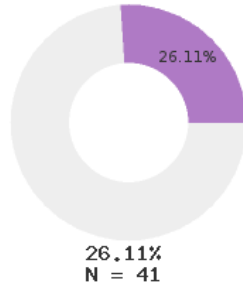

2022 CTE SUMMARY REPORT

WEST SIDE SCHOOL DISTRICT (CLEBURNE) - 1204000

State Participants

State Concentrators

State Completers

Consortium Participants

Consortium Concentrators

Consortium Completers