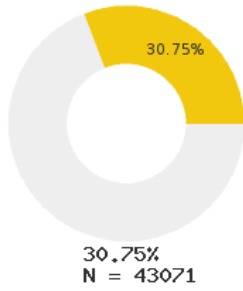

2022 CTE SUMMARY REPORT

WEST SIDE SCHOOL DISTRICT (CLEBURNE) - 1204000

State Participants

State Concentrators

State Completers

Consortium Participants

Consortium Concentrators

Consortium Completers