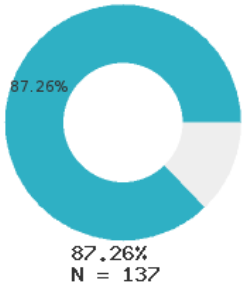

2022 CTE SUMMARY REPORT

WEST SIDE SCHOOL DISTRICT (CLEBURNE) - 1204000

State Participants

State Concentrators

State Completers

Consortium Participants

Consortium Concentrators

Consortium Completers