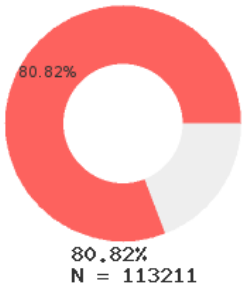

2022 CTE SUMMARY REPORT

WEST SIDE SCHOOL DISTRICT (CLEBURNE) - 1204000

State Participants

State Concentrators

State Completers

Consortium Participants

Consortium Concentrators

Consortium Completers