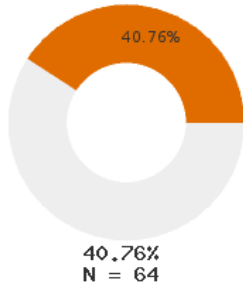

2022 CTE SUMMARY REPORT

WEST SIDE SCHOOL DISTRICT (CLEBURNE) - 1204000

State Participants

State Concentrators

State Completers

Consortium Participants

Consortium Concentrators

Consortium Completers