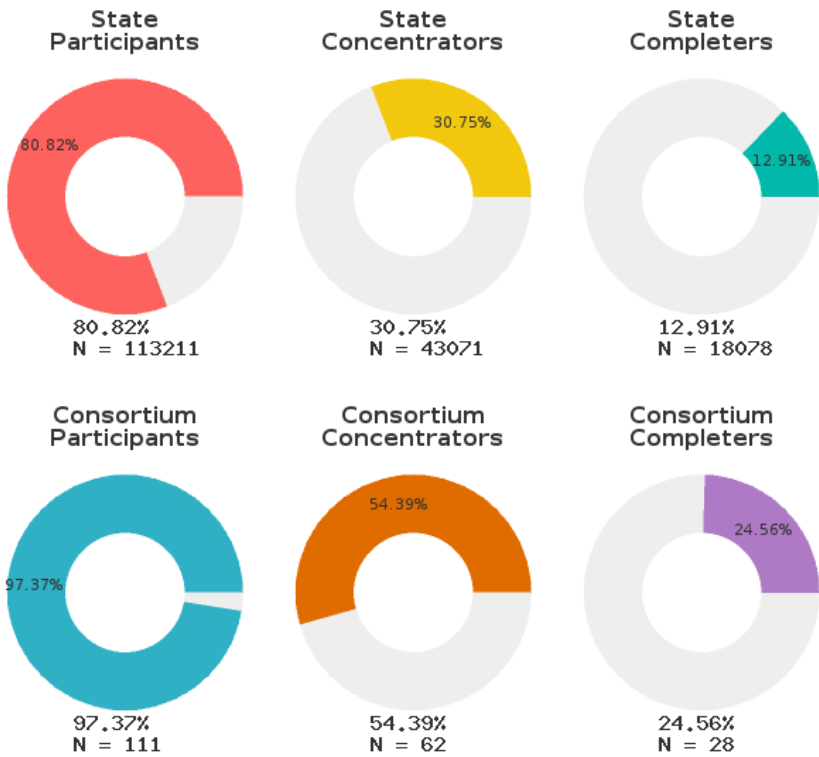

2022 CTE SUMMARY REPORT

NEMO VISTA SCHOOL DISTRICT - 1503000

A [comprehensive program report](#) is available for more detailed information on all performance measures.

Enrollment includes Grades 9-12 students.

PERFORMANCE SCORES RELATIVE TO TARGETS