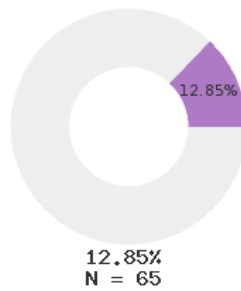

2022 CTE SUMMARY REPORT

WESTSIDE CONSOLIDATED SCHOOL DISTRICT (CR - 1602000)

State Participants

State Concentrators

State Completers

Consortium Participants

Consortium Concentrators

Consortium Completers