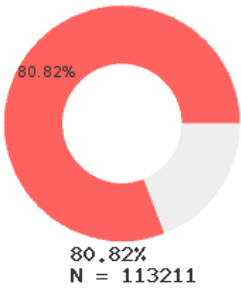

2022 CTE SUMMARY REPORT

WESTSIDE CONSOLIDATED SCHOOL DISTRICT (CR - 1602000)

State Participants

State Concentrators

State Completers

Consortium Participants

Consortium Concentrators

Consortium Completers