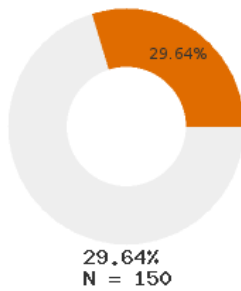

2022 CTE SUMMARY REPORT

WESTSIDE CONSOLIDATED SCHOOL DISTRICT (CR - 1602000)

State Participants

State Concentrators

State Completers

Consortium Participants

Consortium Concentrators

Consortium Completers