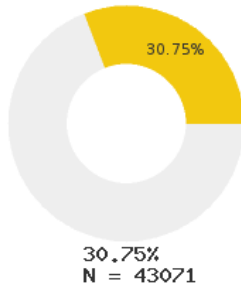

2022 CTE SUMMARY REPORT

WESTSIDE CONSOLIDATED SCHOOL DISTRICT (CR - 1602000)

State Participants

State Concentrators

State Completers

Consortium Participants

Consortium Concentrators

Consortium Completers