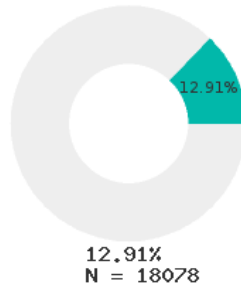

2022 CTE SUMMARY REPORT

WESTSIDE CONSOLIDATED SCHOOL DISTRICT (CR - 1602000)

State Participants

State Concentrators

State Completers

Consortium Participants

Consortium Concentrators

Consortium Completers