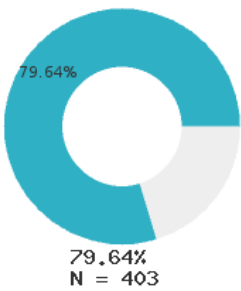

2022 CTE SUMMARY REPORT

WESTSIDE CONSOLIDATED SCHOOL DISTRICT (CR - 1602000)

State Participants

State Concentrators

State Completers

Consortium Participants

Consortium Concentrators

Consortium Completers