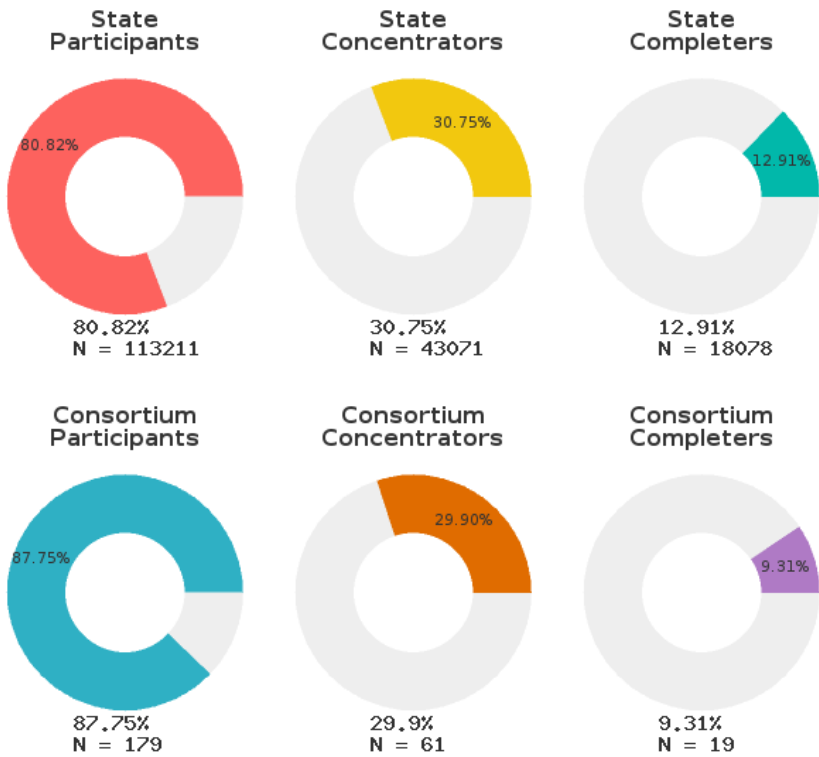

2022 CTE SUMMARY REPORT

RIVERSIDE SCHOOL DISTRICT - 1613000

A [comprehensive program report](#) is available for more detailed information on all performance measures.

Enrollment includes Grades 9-12 students.

PERFORMANCE SCORES RELATIVE TO TARGETS