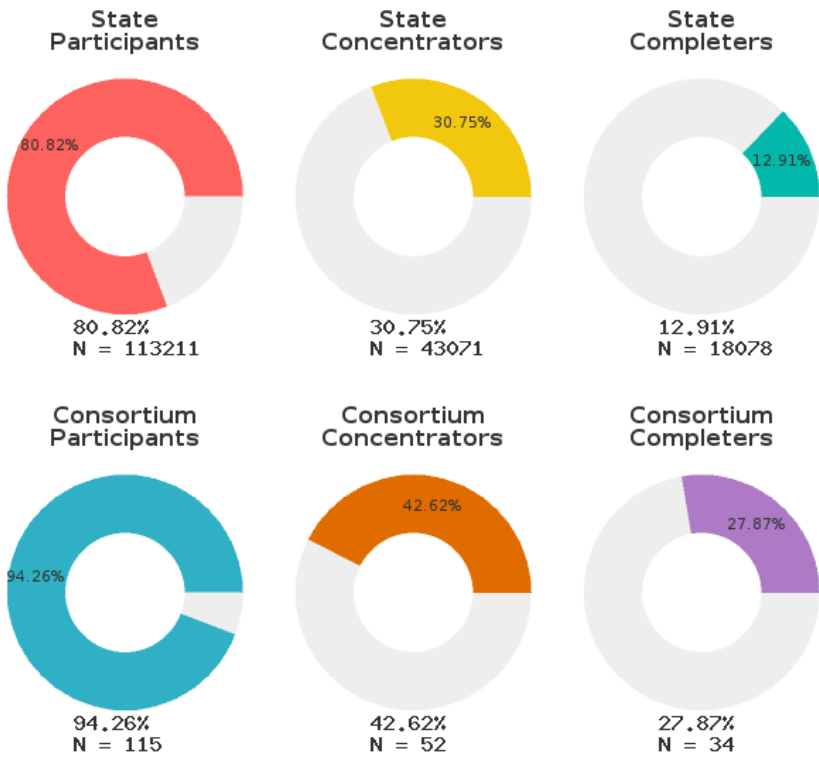

2022 CTE SUMMARY REPORT

BLEVINS SCHOOL DISTRICT - 2901000

A [comprehensive program report](#) is available for more detailed information on all performance measures.

Enrollment includes Grades 9-12 students.

PERFORMANCE SCORES RELATIVE TO TARGETS