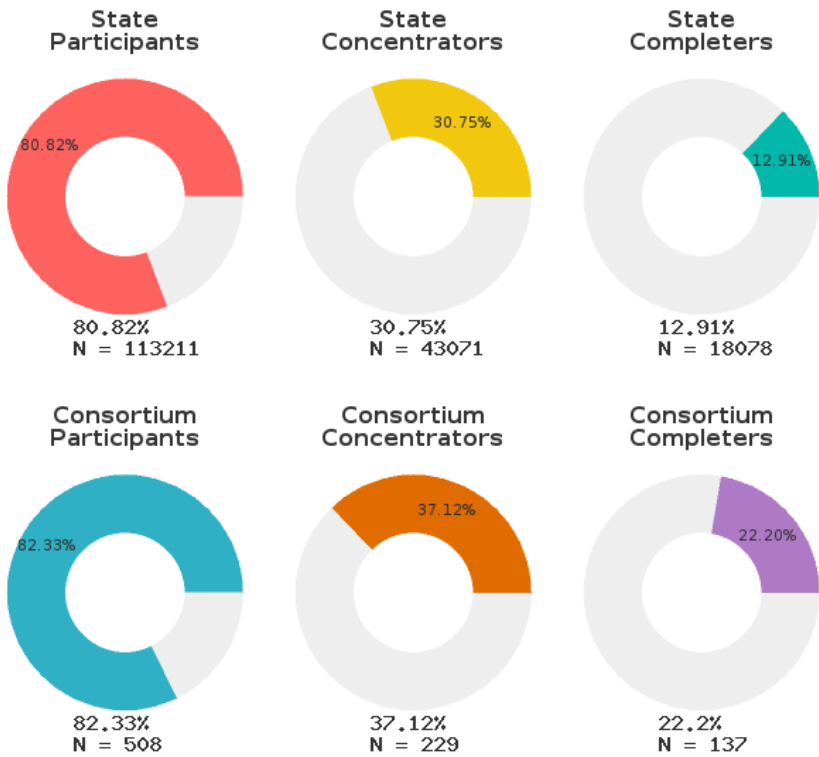

# 2022 CTE SUMMARY REPORT

## NASHVILLE SCHOOL DISTRICT - 3105000

A [comprehensive program report](#) is available for more detailed information on all performance measures.

Enrollment includes Grades 9-12 students.

### PERFORMANCE SCORES RELATIVE TO TARGETS