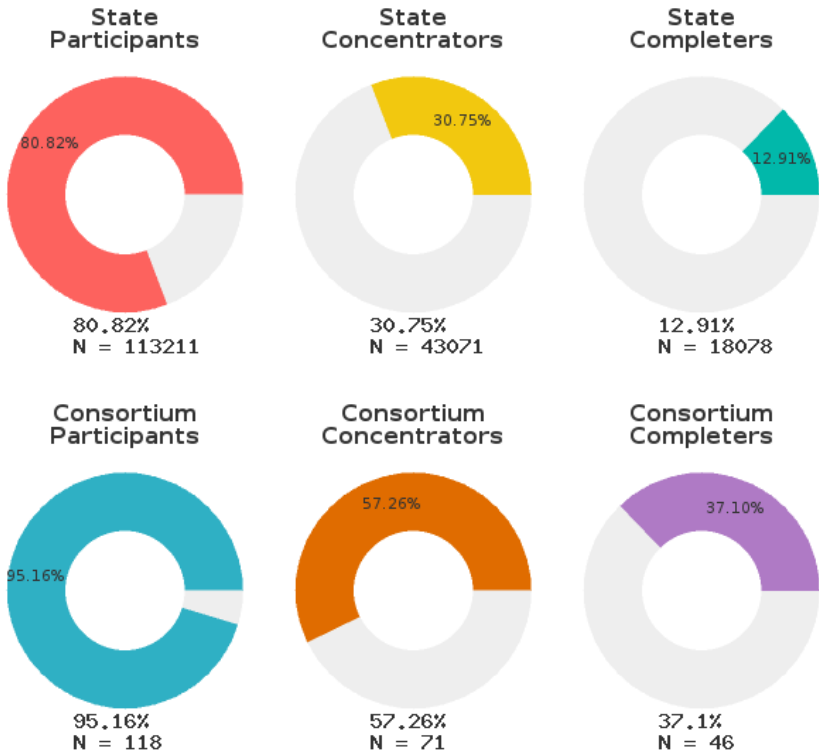

# 2022 CTE SUMMARY REPORT

## CALICO ROCK SCHOOL DISTRICT - 3301000

A [comprehensive program report](#) is available for more detailed information on all performance measures.

Enrollment includes Grades 9-12 students.

### PERFORMANCE SCORES RELATIVE TO TARGETS