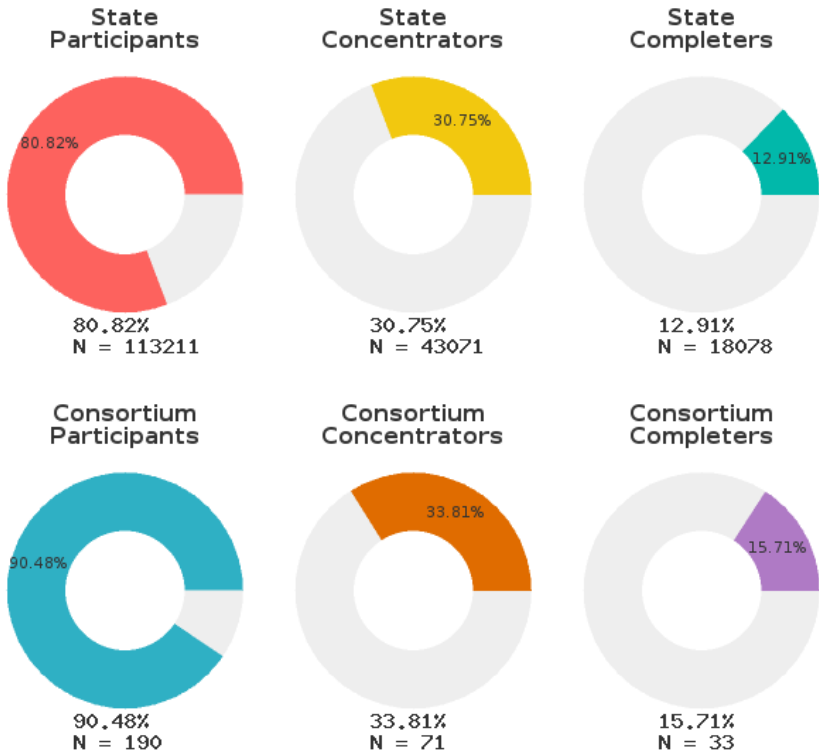

2022 CTE SUMMARY REPORT

IZARD COUNTY CONSOLIDATED SCHOOL DISTRICT - 3306000

A [comprehensive program report](#) is available for more detailed information on all performance measures.

Enrollment includes Grades 9-12 students.

PERFORMANCE SCORES RELATIVE TO TARGETS