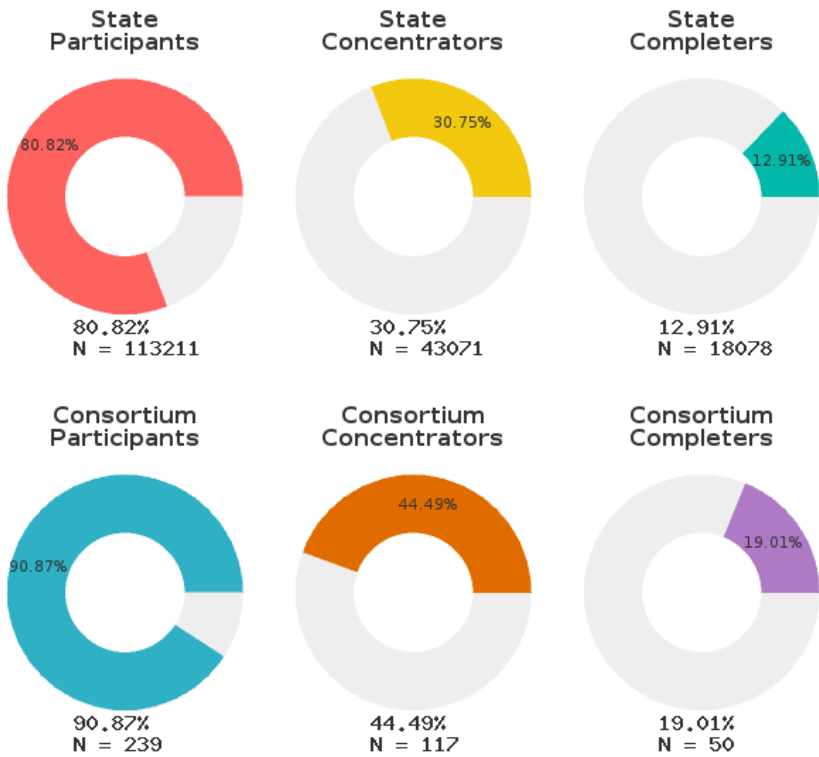

2022 CTE SUMMARY REPORT

HOXIE SCHOOL DISTRICT - 3804000

A [comprehensive program report](#) is available for more detailed information on all performance measures.

Enrollment includes Grades 9-12 students.

PERFORMANCE SCORES RELATIVE TO TARGETS