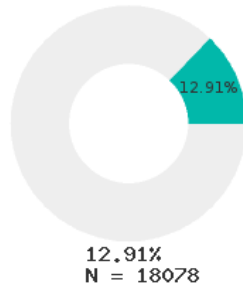

2022 CTE SUMMARY REPORT

LEE COUNTY SCHOOL DISTRICT - 3904000

State Participants

State Concentrators

State Completers

Consortium Participants

Consortium Concentrators

Consortium Completers