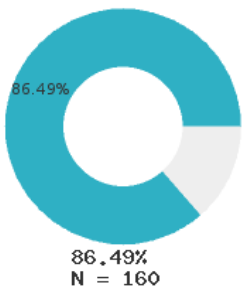

2022 CTE SUMMARY REPORT

LEE COUNTY SCHOOL DISTRICT - 3904000

State Participants

State Concentrators

State Completers

Consortium Participants

Consortium Concentrators

Consortium Completers