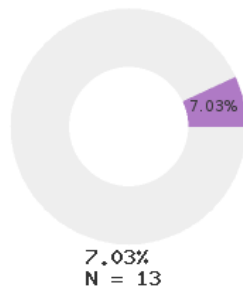

2022 CTE SUMMARY REPORT

LEE COUNTY SCHOOL DISTRICT - 3904000

State Participants

State Concentrators

State Completers

Consortium Participants

Consortium Concentrators

Consortium Completers