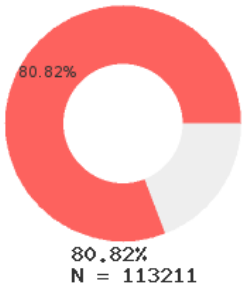

2022 CTE SUMMARY REPORT

LEE COUNTY SCHOOL DISTRICT - 3904000

State Participants

State Concentrators

State Completers

Consortium Participants

Consortium Concentrators

Consortium Completers