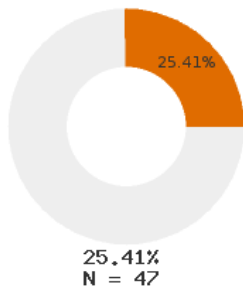

2022 CTE SUMMARY REPORT

LEE COUNTY SCHOOL DISTRICT - 3904000

State Participants

State Concentrators

State Completers

Consortium Participants

Consortium Concentrators

Consortium Completers