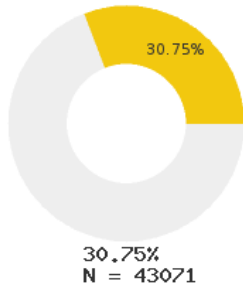

2022 CTE SUMMARY REPORT

LEE COUNTY SCHOOL DISTRICT - 3904000

State Participants

State Concentrators

State Completers

Consortium Participants

Consortium Concentrators

Consortium Completers