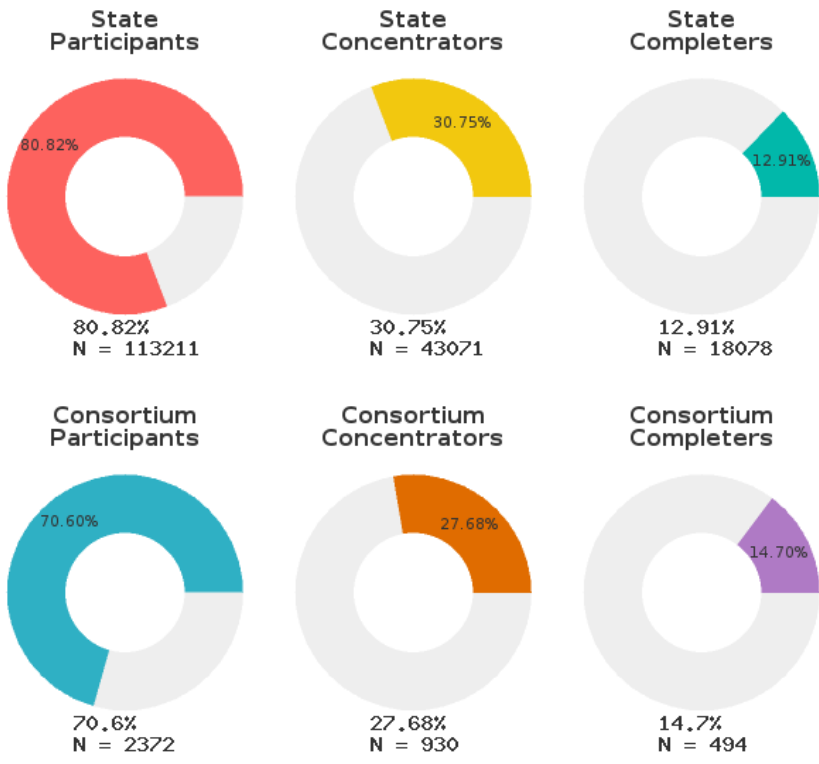

2022 CTE SUMMARY REPORT

CABOT SCHOOL DISTRICT - 4304000

A [comprehensive program report](#) is available for more detailed information on all performance measures.

Enrollment includes Grades 9-12 students.

PERFORMANCE SCORES RELATIVE TO TARGETS