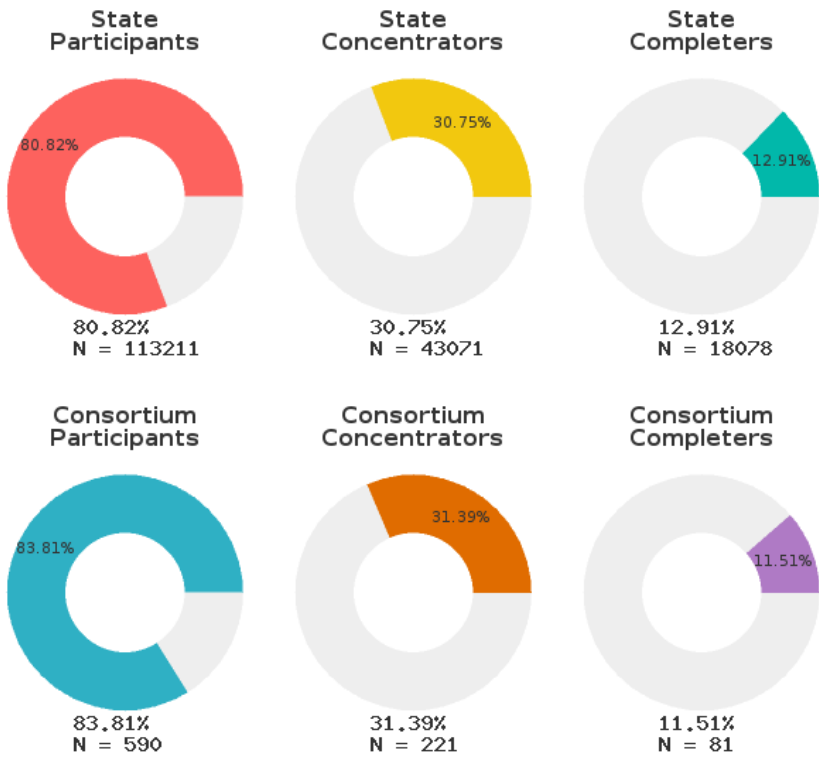

# 2022 CTE SUMMARY REPORT

## CAMDEN FAIRVIEW SCHOOL DISTRICT - 5204000

A [comprehensive program report](#) is available for more detailed information on all performance measures.

Enrollment includes Grades 9-12 students.

### PERFORMANCE SCORES RELATIVE TO TARGETS