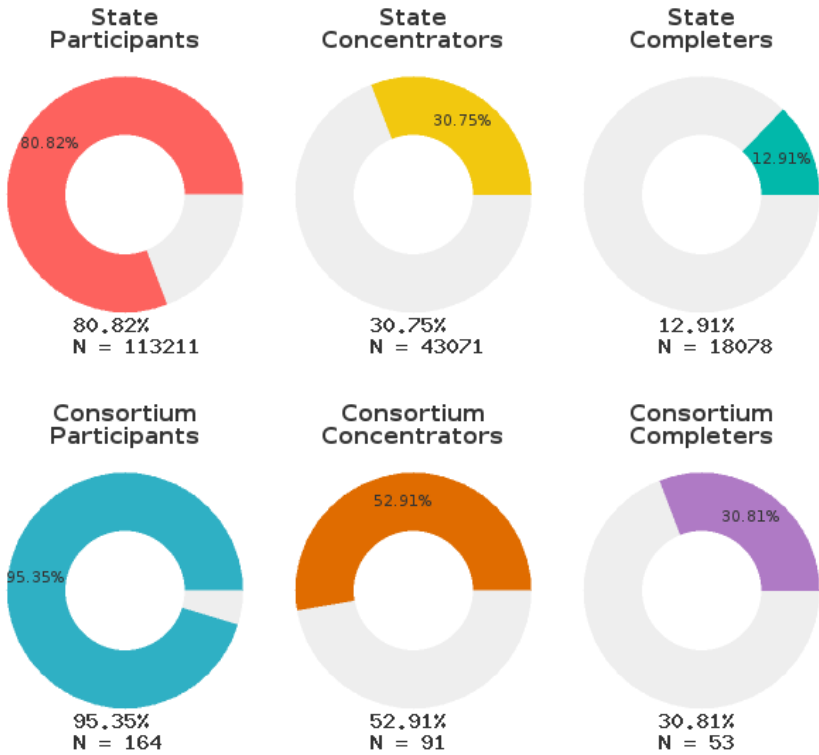

2022 CTE SUMMARY REPORT

MARKED TREE SCHOOL DISTRICT - 5604000

A [comprehensive program report](#) is available for more detailed information on all performance measures.

Enrollment includes Grades 9-12 students.

PERFORMANCE SCORES RELATIVE TO TARGETS