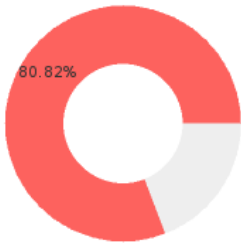

2022 CTE SUMMARY REPORT

EAST POINSETT COUNTY SCHOOL DISTRICT - 5608000

State Participants

80.82%
N = 113211

State Concentrators

30.75%
N = 43071

State Completers

12.91%
N = 18078