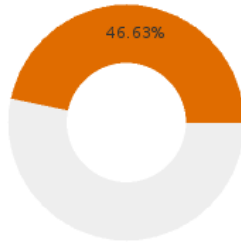

Consortium Concentrators