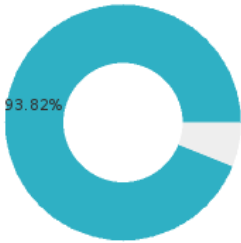

Consortium Participants