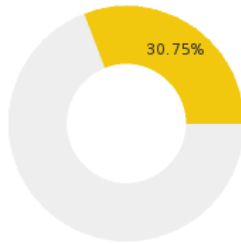

2022 CTE SUMMARY REPORT

EAST POINSETT COUNTY SCHOOL DISTRICT - 5608000

State Participants

80.82%
N = 113211

State Concentrators

30.75%
N = 43071

State Completers

12.91%
N = 18078