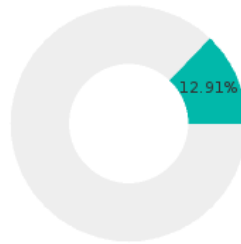

2022 CTE SUMMARY REPORT

EAST POINSETT COUNTY SCHOOL DISTRICT - 5608000

State Participants

80.82%
N = 113211

State Concentrators

30.75%
N = 43071

State Completers

12.91%
N = 18078