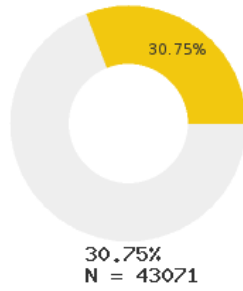

2022 CTE SUMMARY REPORT

FORREST CITY SCHOOL DISTRICT - 6201000

State Participants

State Concentrators

State Completers

Consortium Participants

Consortium Concentrators

Consortium Completers