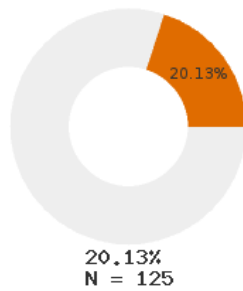

2022 CTE SUMMARY REPORT

FORREST CITY SCHOOL DISTRICT - 6201000

State Participants

State Concentrators

State Completers

Consortium Participants

Consortium Concentrators

Consortium Completers