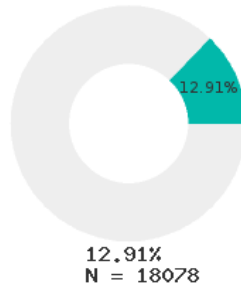

2022 CTE SUMMARY REPORT

FORREST CITY SCHOOL DISTRICT - 6201000

State Participants

State Concentrators

State Completers

Consortium Participants

Consortium Concentrators

Consortium Completers