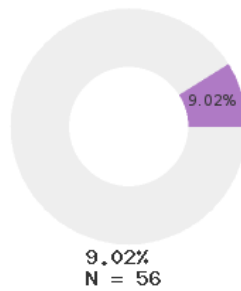

2022 CTE SUMMARY REPORT

FORREST CITY SCHOOL DISTRICT - 6201000

State Participants

State Concentrators

State Completers

Consortium Participants

Consortium Concentrators

Consortium Completers