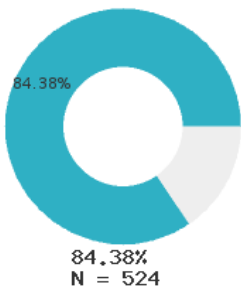

2022 CTE SUMMARY REPORT

FORREST CITY SCHOOL DISTRICT - 6201000

State Participants

State Concentrators

State Completers

Consortium Participants

Consortium Concentrators

Consortium Completers