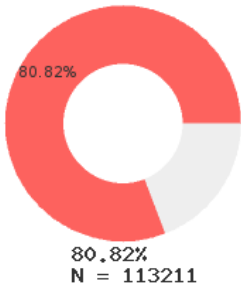

2022 CTE SUMMARY REPORT

FORREST CITY SCHOOL DISTRICT - 6201000

State Participants

State Concentrators

State Completers

Consortium Participants

Consortium Concentrators

Consortium Completers