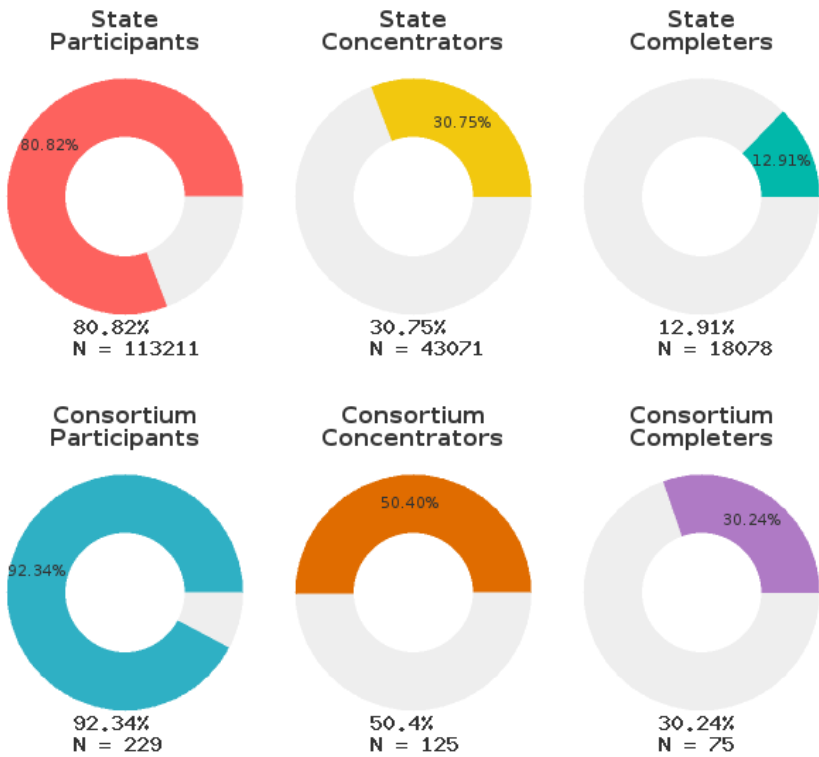

2022 CTE SUMMARY REPORT

SEARCY COUNTY SCHOOL DISTRICT - 6502000

A [comprehensive program report](#) is available for more detailed information on all performance measures.

Enrollment includes Grades 9-12 students.

PERFORMANCE SCORES RELATIVE TO TARGETS