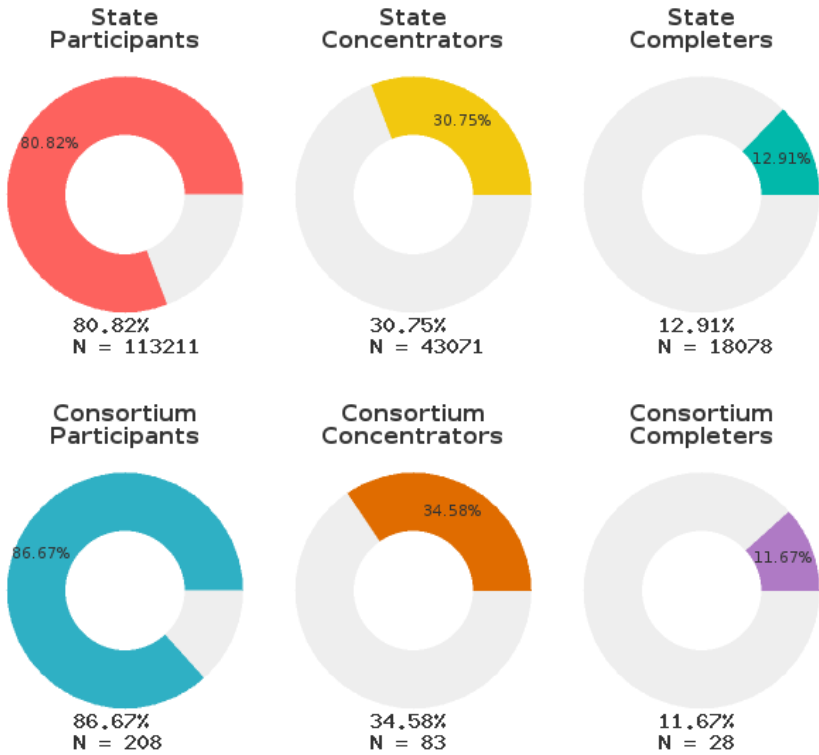

2022 CTE SUMMARY REPORT

GREENLAND SCHOOL DISTRICT - 7204000

A [comprehensive program report](#) is available for more detailed information on all performance measures.

Enrollment includes Grades 9-12 students.

PERFORMANCE SCORES RELATIVE TO TARGETS