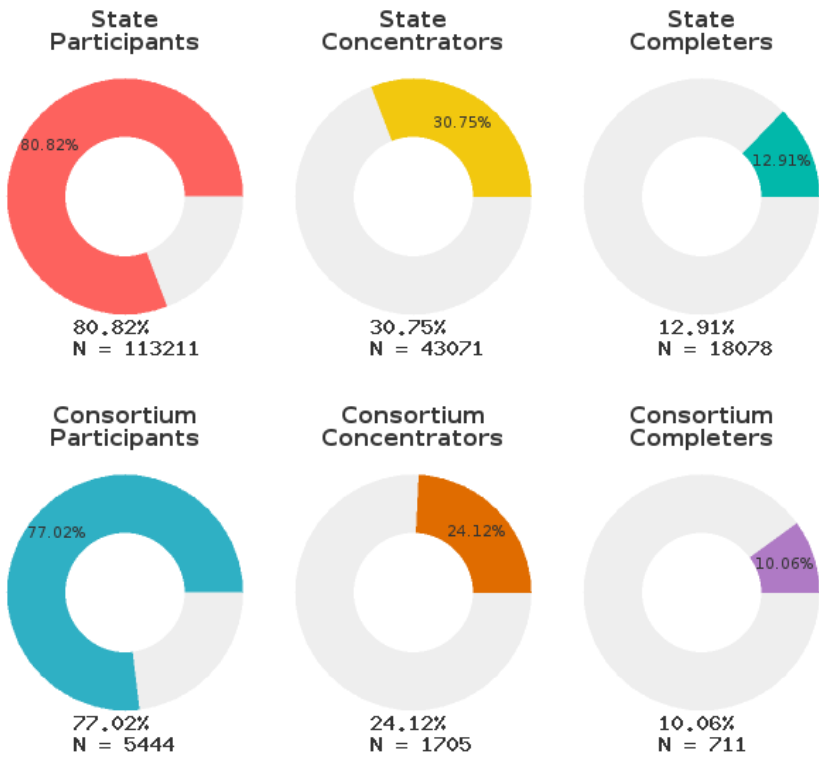

2022 CTE SUMMARY REPORT

SPRINGDALE SCHOOL DISTRICT - 7207000

A [comprehensive program report](#) is available for more detailed information on all performance measures.

Enrollment includes Grades 9-12 students.

PERFORMANCE SCORES RELATIVE TO TARGETS