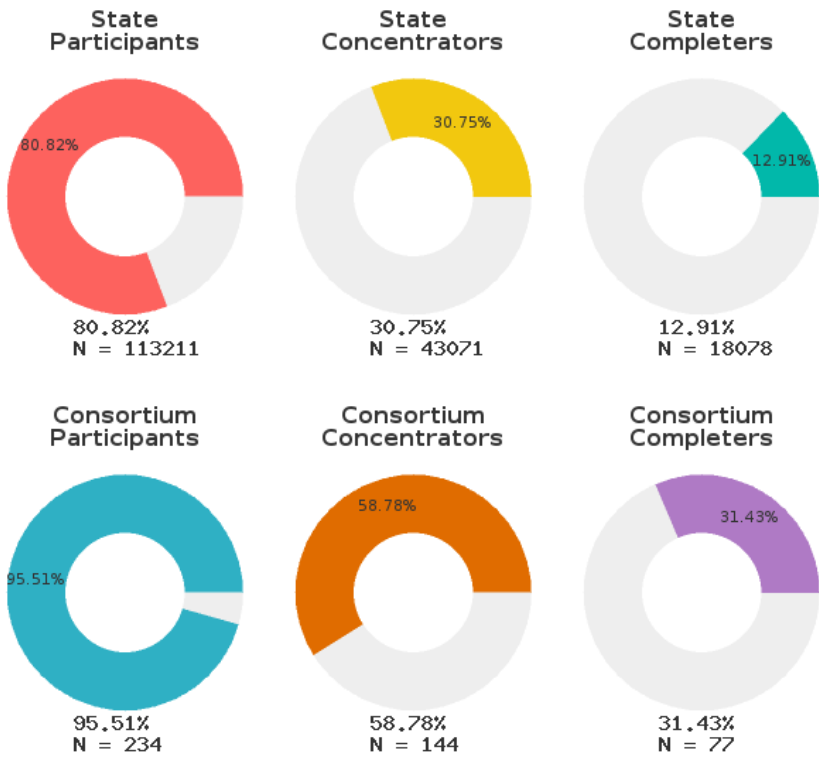

2022 CTE SUMMARY REPORT

ROSE BUD SCHOOL DISTRICT - 7310000

A [comprehensive program report](#) is available for more detailed information on all performance measures.

Enrollment includes Grades 9-12 students.

PERFORMANCE SCORES RELATIVE TO TARGETS