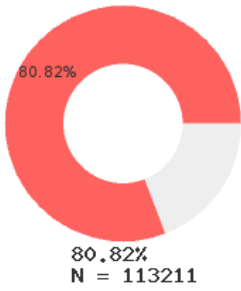

2022 CTE SUMMARY REPORT

WESTERN YELL COUNTY SCHOOL DISTRICT - 7509000

State Participants

State Concentrators

State Completers

Consortium Participants

Consortium Concentrators

Consortium Completers