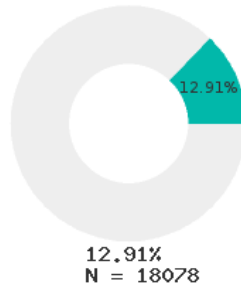

2022 CTE SUMMARY REPORT

WESTERN YELL COUNTY SCHOOL DISTRICT - 7509000

State Participants

State Concentrators

State Completers

Consortium Participants

Consortium Concentrators

Consortium Completers