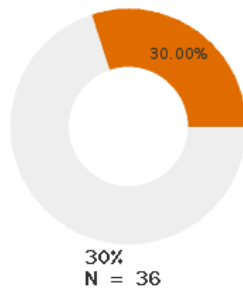

2022 CTE SUMMARY REPORT

WESTERN YELL COUNTY SCHOOL DISTRICT - 7509000

State Participants

State Concentrators

State Completers

Consortium Participants

Consortium Concentrators

Consortium Completers