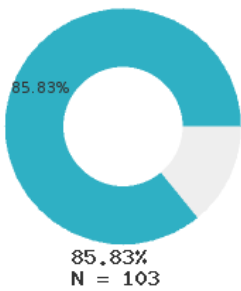

2022 CTE SUMMARY REPORT

WESTERN YELL COUNTY SCHOOL DISTRICT - 7509000

State Participants

State Concentrators

State Completers

Consortium Participants

Consortium Concentrators

Consortium Completers