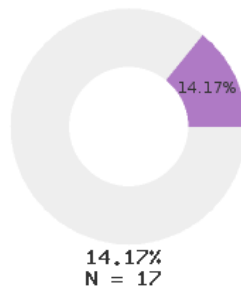

2022 CTE SUMMARY REPORT

WESTERN YELL COUNTY SCHOOL DISTRICT - 7509000

State Participants

State Concentrators

State Completers

Consortium Participants

Consortium Concentrators

Consortium Completers