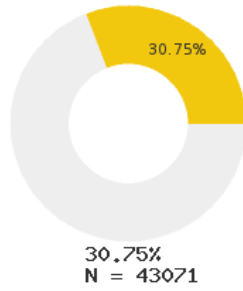

2022 CTE SUMMARY REPORT

WESTERN YELL COUNTY SCHOOL DISTRICT - 7509000

State Participants

State Concentrators

State Completers

Consortium Participants

Consortium Concentrators

Consortium Completers