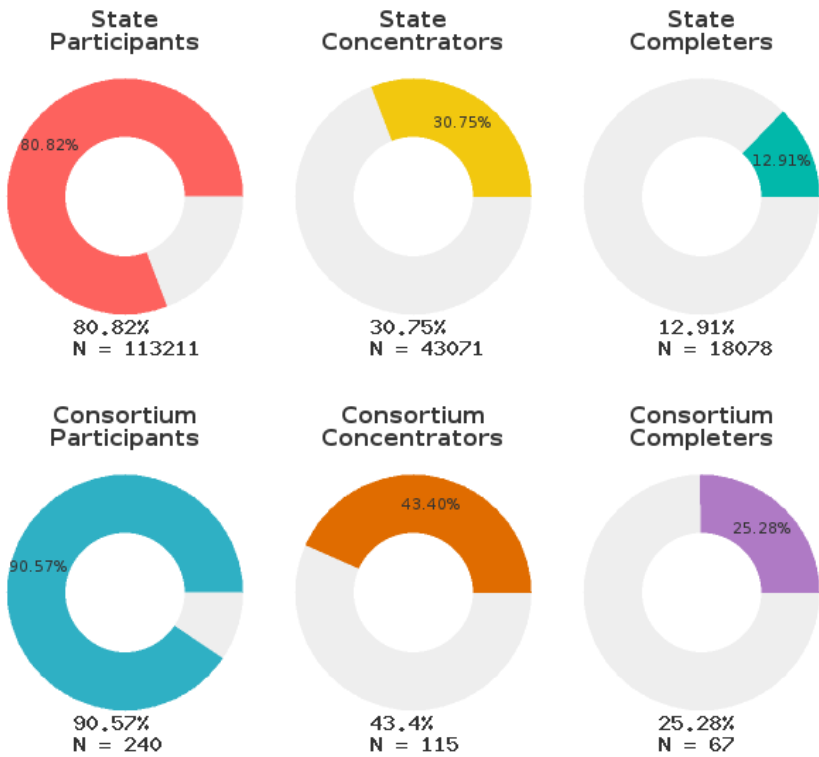

2022 CTE SUMMARY REPORT

TWO RIVERS SCHOOL DISTRICT - 7510000

A [comprehensive program report](#) is available for more detailed information on all performance measures.

Enrollment includes Grades 9-12 students.

PERFORMANCE SCORES RELATIVE TO TARGETS