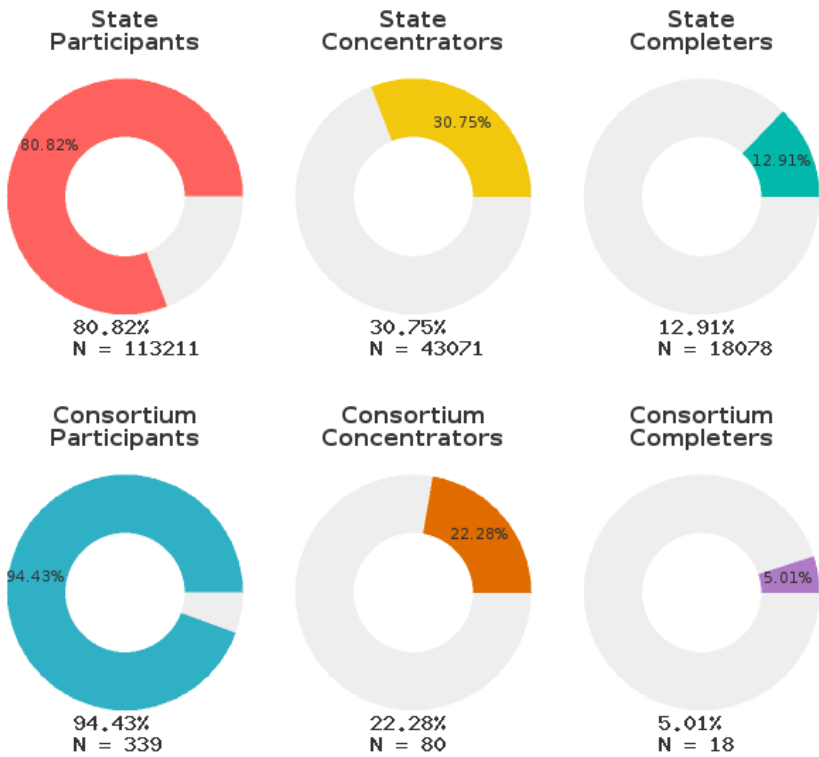

# 2022 CTE SUMMARY REPORT

## DEWITT SCHOOL DISTRICT - 0101000

A [comprehensive program report](#) is available for more detailed information on all performance measures.

Enrollment includes Grades 9-12 students.

### PERFORMANCE SCORES RELATIVE TO TARGETS