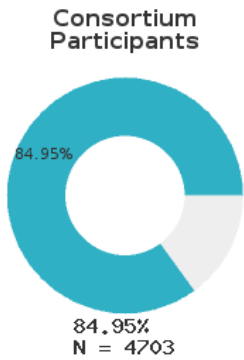

2022 CTE SUMMARY REPORT

BENTONVILLE SCHOOL DISTRICT - 0401000

A [comprehensive program report](#) is available for more detailed information on all performance measures.

Enrollment includes Grades 9-12 students.