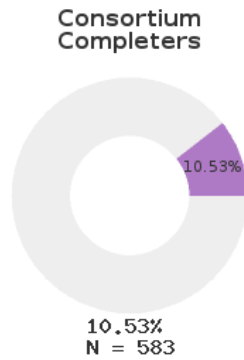

2022 CTE SUMMARY REPORT

BENTONVILLE SCHOOL DISTRICT - 0401000

A [comprehensive program report](#) is available for more detailed information on all performance measures.

Enrollment includes Grades 9-12 students.