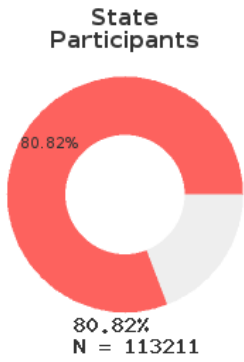

2022 CTE SUMMARY REPORT

BENTONVILLE SCHOOL DISTRICT - 0401000

A [comprehensive program report](#) is available for more detailed information on all performance measures.

Enrollment includes Grades 9-12 students.

PERFORMANCE SCORES RELATIVE TO TARGETS