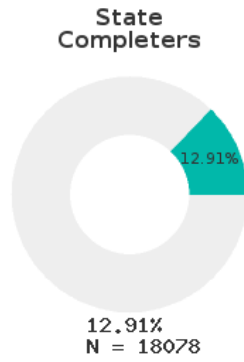

2022 CTE SUMMARY REPORT

BENTONVILLE SCHOOL DISTRICT - 0401000

A [comprehensive program report](#) is available for more detailed information on all performance measures.

Enrollment includes Grades 9-12 students.

PERFORMANCE SCORES RELATIVE TO TARGETS