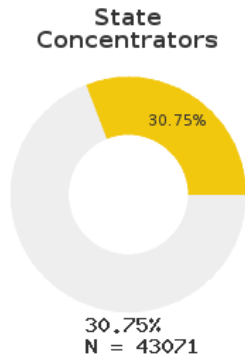

2022 CTE SUMMARY REPORT

BENTONVILLE SCHOOL DISTRICT - 0401000

A [comprehensive program report](#) is available for more detailed information on all performance measures.

Enrollment includes Grades 9-12 students.

PERFORMANCE SCORES RELATIVE TO TARGETS