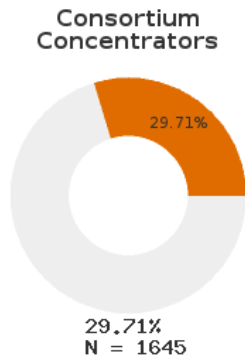

2022 CTE SUMMARY REPORT

BENTONVILLE SCHOOL DISTRICT - 0401000

A [comprehensive program report](#) is available for more detailed information on all performance measures.

Enrollment includes Grades 9-12 students.

PERFORMANCE SCORES RELATIVE TO TARGETS