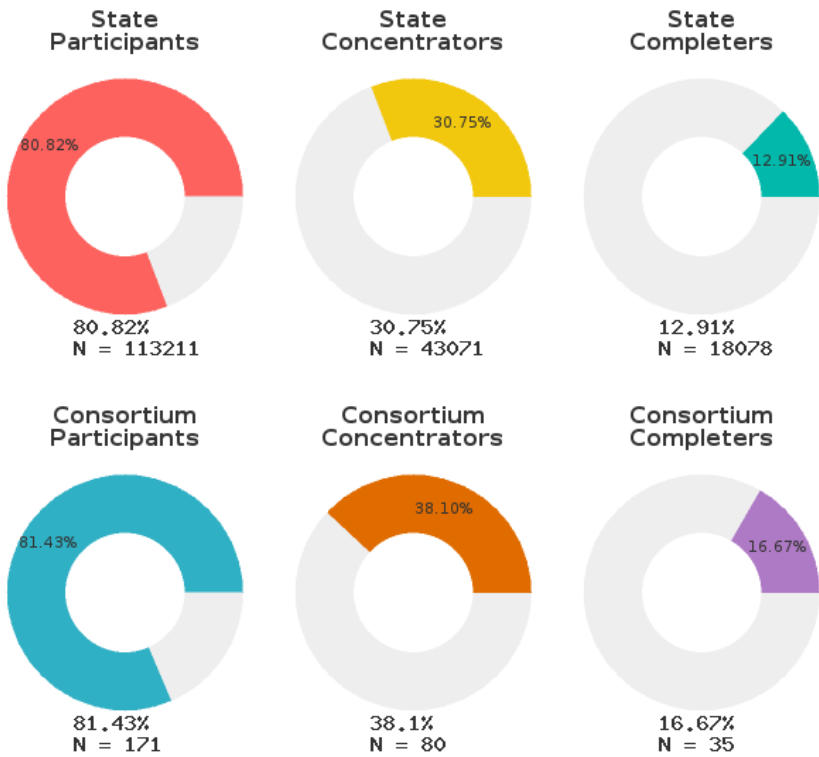

2022 CTE SUMMARY REPORT

EUREKA SPRINGS SCHOOL DISTRICT - 0802000

A [comprehensive program report](#) is available for more detailed information on all performance measures.

Enrollment includes Grades 9-12 students.

PERFORMANCE SCORES RELATIVE TO TARGETS