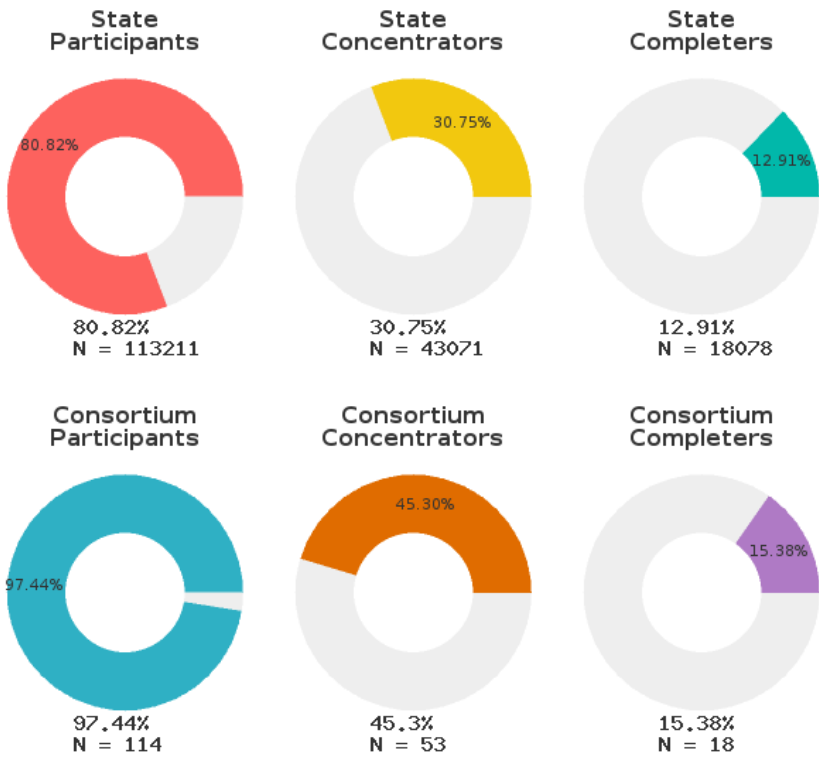

2022 CTE SUMMARY REPORT

CONCORD SCHOOL DISTRICT - 1201000

A [comprehensive program report](#) is available for more detailed information on all performance measures.

Enrollment includes Grades 9-12 students.

PERFORMANCE SCORES RELATIVE TO TARGETS