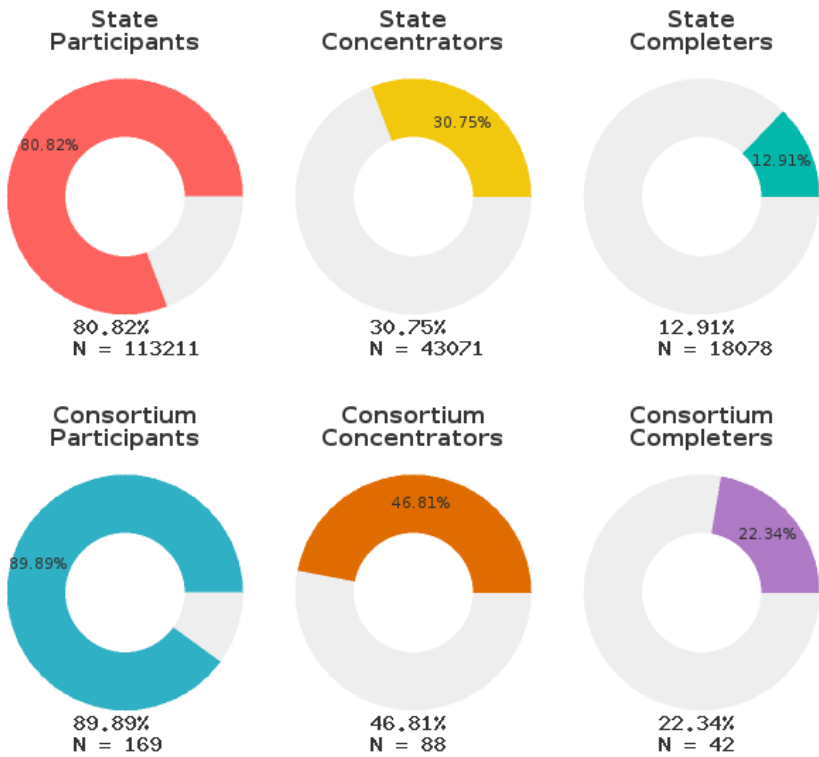

2022 CTE SUMMARY REPORT

WOODLAWN SCHOOL DISTRICT - 1304000

A [comprehensive program report](#) is available for more detailed information on all performance measures.

Enrollment includes Grades 9-12 students.

PERFORMANCE SCORES RELATIVE TO TARGETS