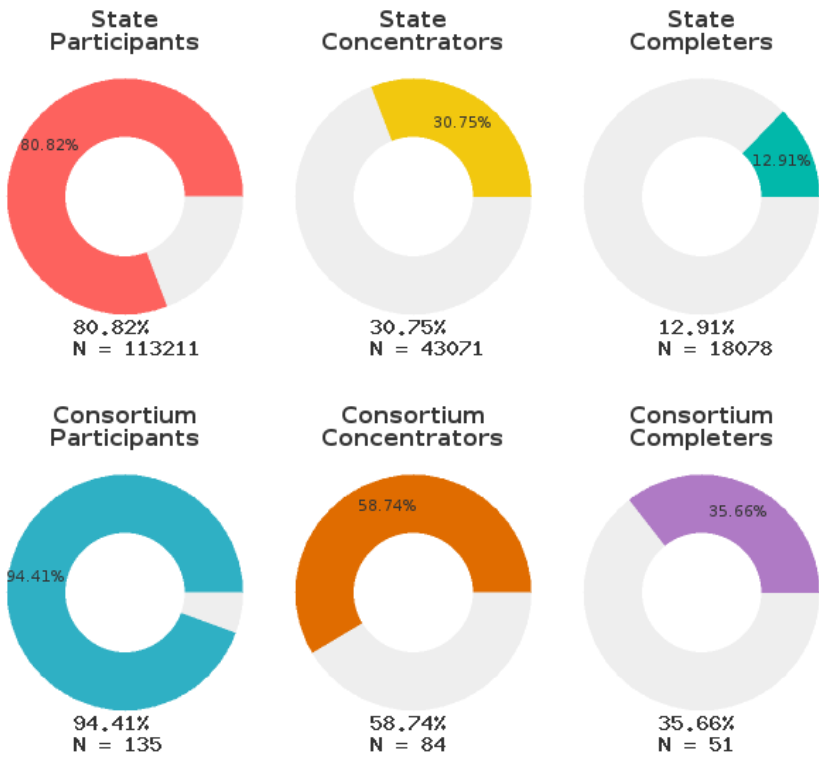

# 2022 CTE SUMMARY REPORT

## WONDERVIEW SCHOOL DISTRICT - 1505000

A [comprehensive program report](#) is available for more detailed information on all performance measures.

Enrollment includes Grades 9-12 students.

### PERFORMANCE SCORES RELATIVE TO TARGETS