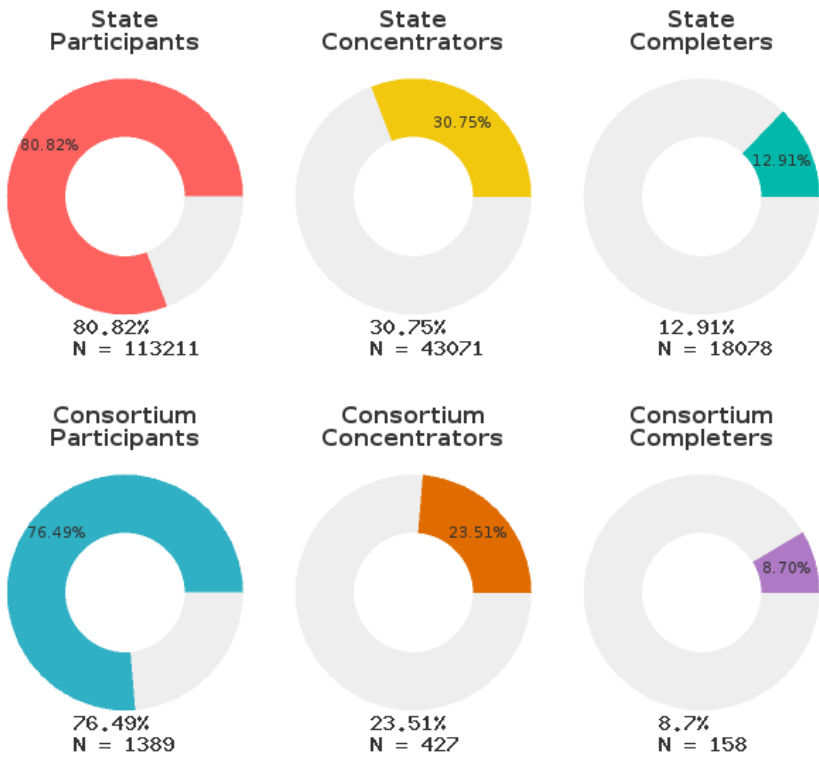

2022 CTE SUMMARY REPORT

JONESBORO SCHOOL DISTRICT - 1608000

A [comprehensive program report](#) is available for more detailed information on all performance measures.

Enrollment includes Grades 9-12 students.

PERFORMANCE SCORES RELATIVE TO TARGETS