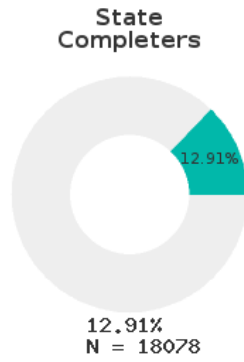

2022 CTE SUMMARY REPORT

WEST MEMPHIS SCHOOL DISTRICT - 1803000

A [comprehensive program report](#) is available for more detailed information on all performance measures.

Enrollment includes Grades 9-12 students.

PERFORMANCE SCORES RELATIVE TO TARGETS