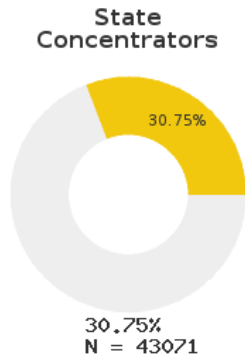

2022 CTE SUMMARY REPORT

WEST MEMPHIS SCHOOL DISTRICT - 1803000

A [comprehensive program report](#) is available for more detailed information on all performance measures.

Enrollment includes Grades 9-12 students.

PERFORMANCE SCORES RELATIVE TO TARGETS