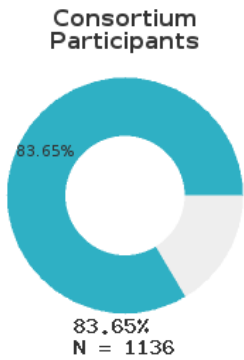

2022 CTE SUMMARY REPORT

WEST MEMPHIS SCHOOL DISTRICT - 1803000

A [comprehensive program report](#) is available for more detailed information on all performance measures.

Enrollment includes Grades 9-12 students.