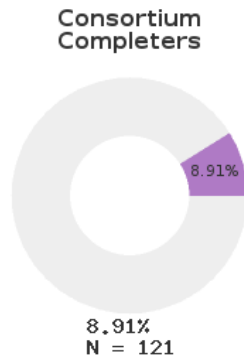

2022 CTE SUMMARY REPORT

WEST MEMPHIS SCHOOL DISTRICT - 1803000

A [comprehensive program report](#) is available for more detailed information on all performance measures.

Enrollment includes Grades 9-12 students.