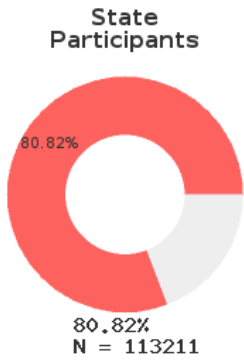

2022 CTE SUMMARY REPORT

WEST MEMPHIS SCHOOL DISTRICT - 1803000

A [comprehensive program report](#) is available for more detailed information on all performance measures.

Enrollment includes Grades 9-12 students.

PERFORMANCE SCORES RELATIVE TO TARGETS