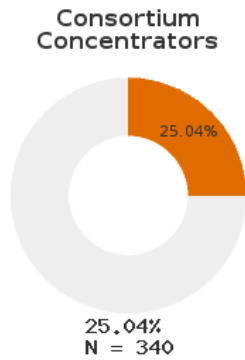

2022 CTE SUMMARY REPORT

WEST MEMPHIS SCHOOL DISTRICT - 1803000

A [comprehensive program report](#) is available for more detailed information on all performance measures.

Enrollment includes Grades 9-12 students.