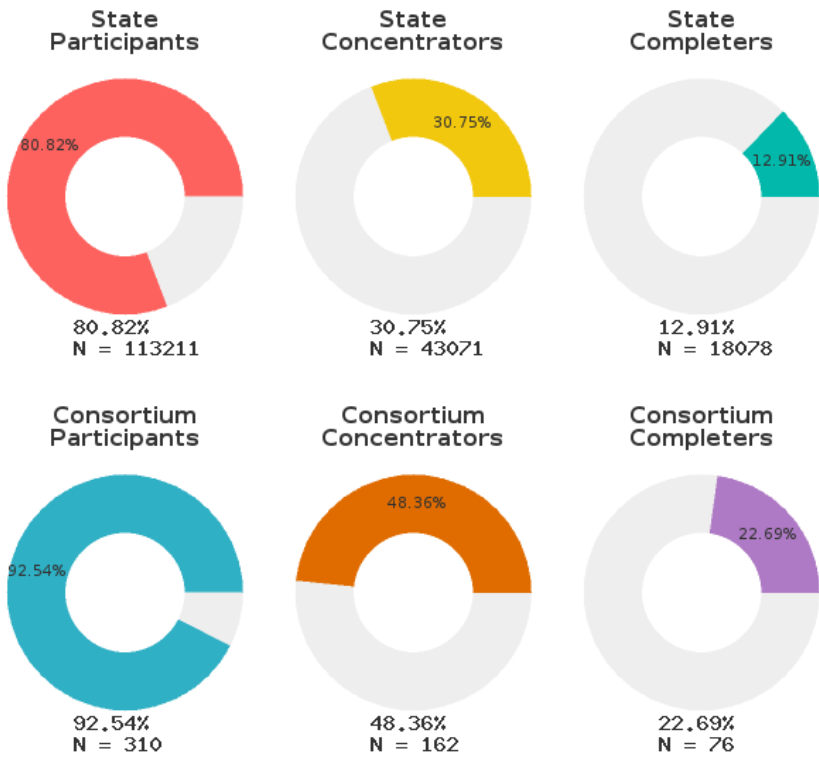

# 2022 CTE SUMMARY REPORT

## MCGEHEE SCHOOL DISTRICT - 2105000

A [comprehensive program report](#) is available for more detailed information on all performance measures.

Enrollment includes Grades 9-12 students.

### PERFORMANCE SCORES RELATIVE TO TARGETS