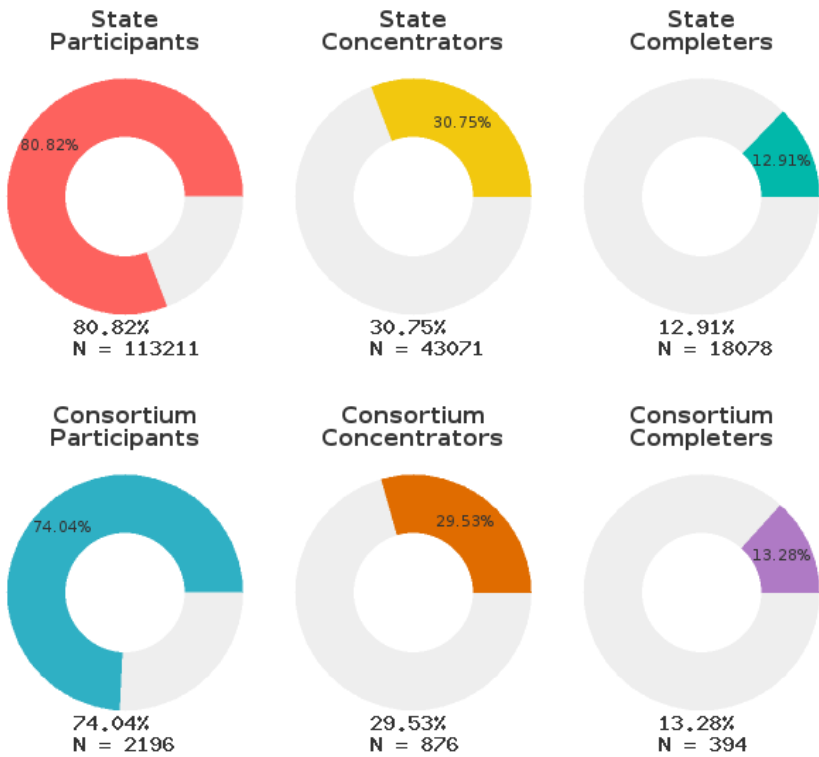

2022 CTE SUMMARY REPORT

CONWAY SCHOOL DISTRICT - 2301000

A [comprehensive program report](#) is available for more detailed information on all performance measures.

Enrollment includes Grades 9-12 students.

PERFORMANCE SCORES RELATIVE TO TARGETS