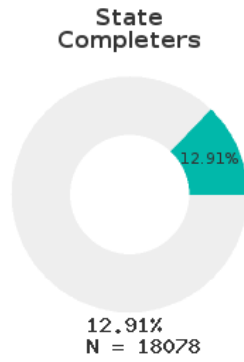

## PARAGOULD SCHOOL DISTRICT - 2808000

A [comprehensive program report](#) is available for more detailed information on all performance measures.

Enrollment includes Grades 9-12 students.