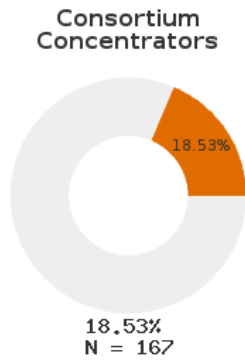

## PARAGOULD SCHOOL DISTRICT - 2808000

A [comprehensive program report](#) is available for more detailed information on all performance measures.

Enrollment includes Grades 9-12 students.