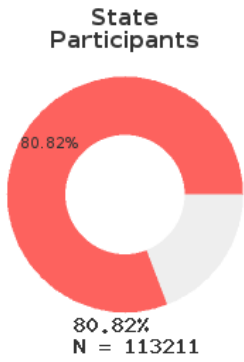

## PARAGOULD SCHOOL DISTRICT - 2808000

A [comprehensive program report](#) is available for more detailed information on all performance measures.

Enrollment includes Grades 9-12 students.