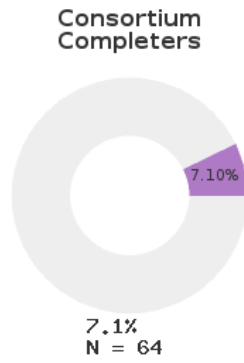

## PARAGOULD SCHOOL DISTRICT - 2808000

A [comprehensive program report](#) is available for more detailed information on all performance measures.

Enrollment includes Grades 9-12 students.