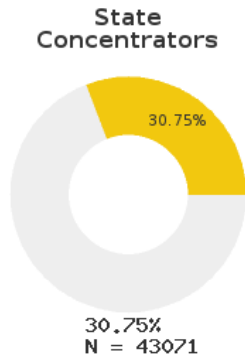

## PARAGOULD SCHOOL DISTRICT - 2808000

A [comprehensive program report](#) is available for more detailed information on all performance measures.

Enrollment includes Grades 9-12 students.