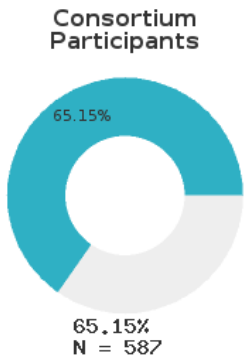

## PARAGOULD SCHOOL DISTRICT - 2808000

A [comprehensive program report](#) is available for more detailed information on all performance measures.

Enrollment includes Grades 9-12 students.