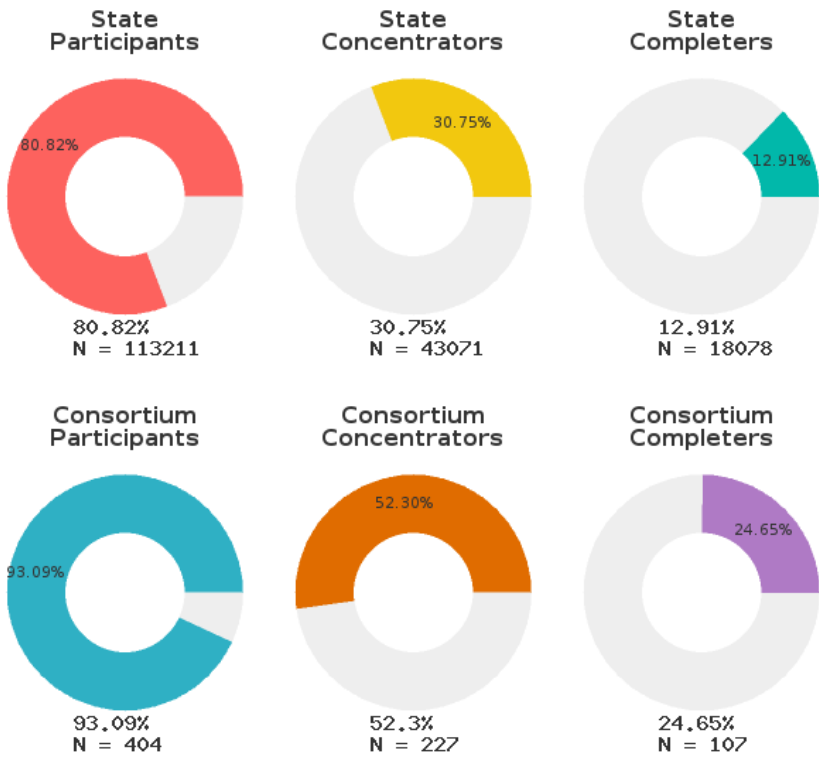

# 2022 CTE SUMMARY REPORT

## STAR CITY SCHOOL DISTRICT - 4003000

A [comprehensive program report](#) is available for more detailed information on all performance measures.

Enrollment includes Grades 9-12 students.

### PERFORMANCE SCORES RELATIVE TO TARGETS