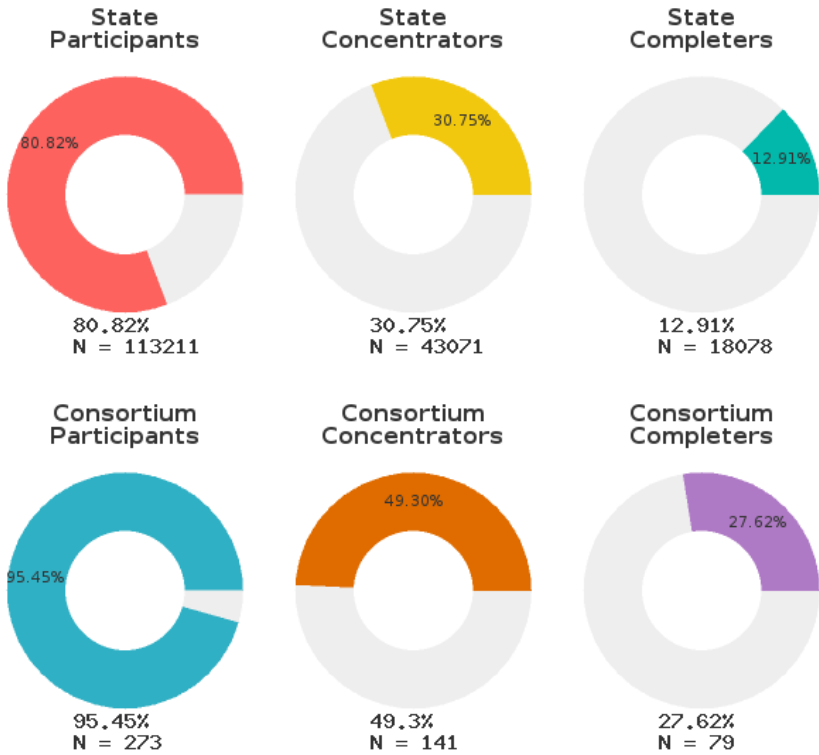

# 2022 CTE SUMMARY REPORT

## COSSATOT RIVER SCHOOL DISTRICT - 5707000

A [comprehensive program report](#) is available for more detailed information on all performance measures.

Enrollment includes Grades 9-12 students.

### PERFORMANCE SCORES RELATIVE TO TARGETS