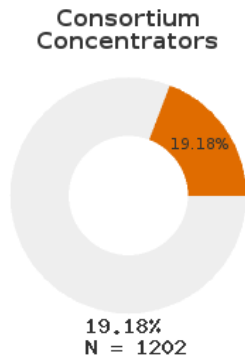

2022 CTE SUMMARY REPORT

LITTLE ROCK SCHOOL DISTRICT - 6001000

A [comprehensive program report](#) is available for more detailed information on all performance measures.

Enrollment includes Grades 9-12 students.

PERFORMANCE SCORES RELATIVE TO TARGETS