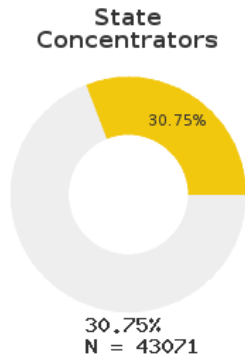

2022 CTE SUMMARY REPORT

LITTLE ROCK SCHOOL DISTRICT - 6001000

A [comprehensive program report](#) is available for more detailed information on all performance measures.

Enrollment includes Grades 9-12 students.

PERFORMANCE SCORES RELATIVE TO TARGETS