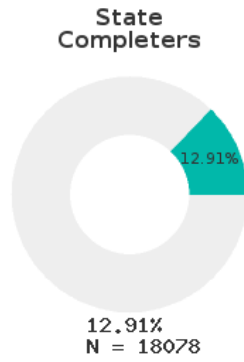

2022 CTE SUMMARY REPORT

LITTLE ROCK SCHOOL DISTRICT - 6001000

A [comprehensive program report](#) is available for more detailed information on all performance measures.

Enrollment includes Grades 9-12 students.

PERFORMANCE SCORES RELATIVE TO TARGETS