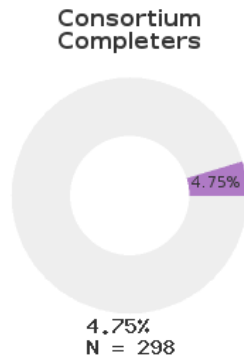

2022 CTE SUMMARY REPORT

LITTLE ROCK SCHOOL DISTRICT - 6001000

A [comprehensive program report](#) is available for more detailed information on all performance measures.

Enrollment includes Grades 9-12 students.