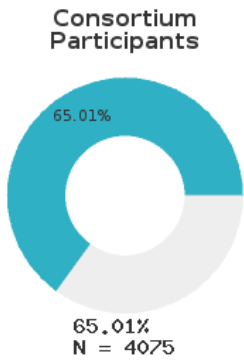

2022 CTE SUMMARY REPORT

LITTLE ROCK SCHOOL DISTRICT - 6001000

A [comprehensive program report](#) is available for more detailed information on all performance measures.

Enrollment includes Grades 9-12 students.