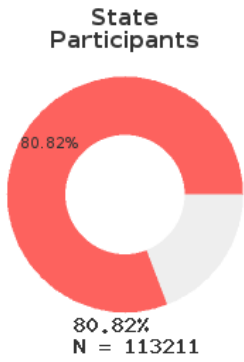

2022 CTE SUMMARY REPORT

LITTLE ROCK SCHOOL DISTRICT - 6001000

A [comprehensive program report](#) is available for more detailed information on all performance measures.

Enrollment includes Grades 9-12 students.

PERFORMANCE SCORES RELATIVE TO TARGETS