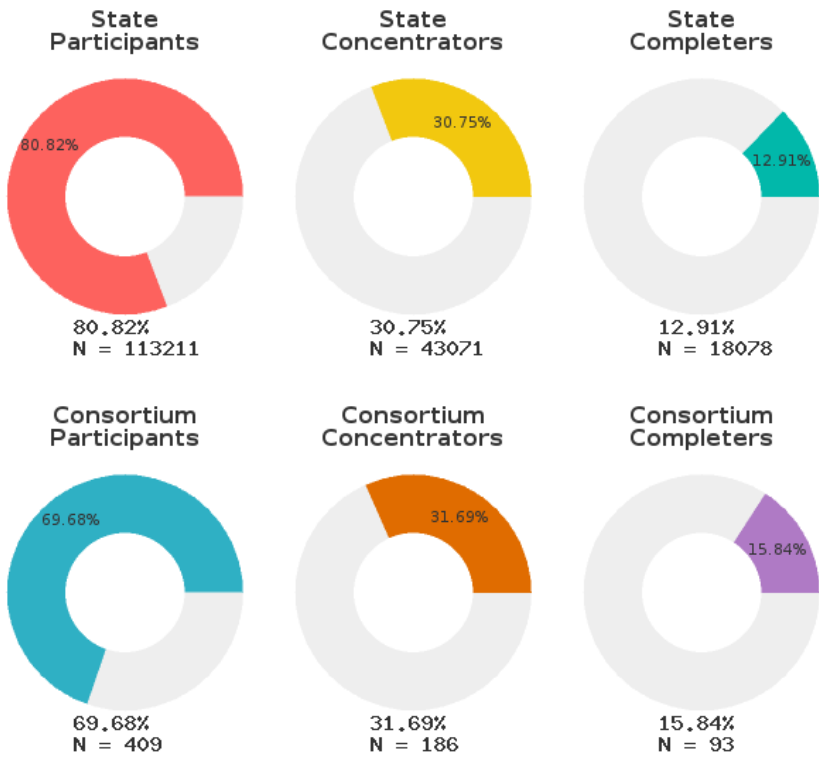

2022 CTE SUMMARY REPORT

POCAHONTAS SCHOOL DISTRICT - 6103000

A [comprehensive program report](#) is available for more detailed information on all performance measures.

Enrollment includes Grades 9-12 students.

PERFORMANCE SCORES RELATIVE TO TARGETS