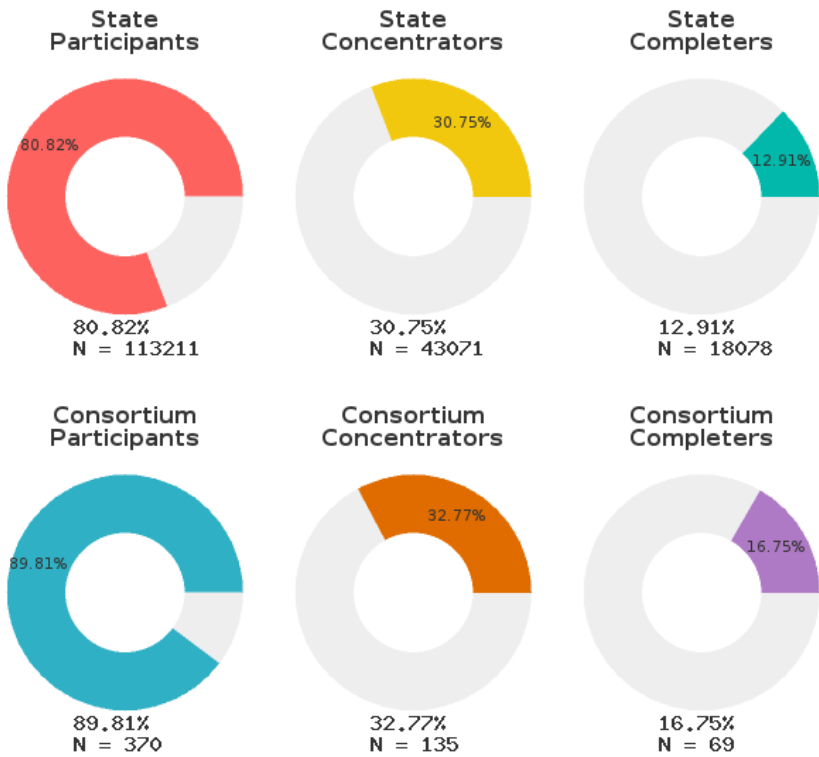

2022 CTE SUMMARY REPORT

CAVE CITY SCHOOL DISTRICT - 6802000

A [comprehensive program report](#) is available for more detailed information on all performance measures.

Enrollment includes Grades 9-12 students.

PERFORMANCE SCORES RELATIVE TO TARGETS