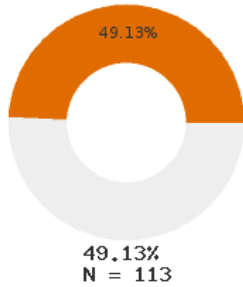

2022 CTE SUMMARY REPORT

WHITE COUNTY CENTRAL SCHOOL DISTRICT - 7304000

State Participants

State Concentrators

State Completers

Consortium Participants

Consortium Concentrators

Consortium Completers