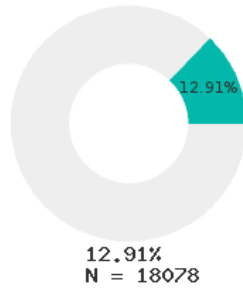

2022 CTE SUMMARY REPORT

WHITE COUNTY CENTRAL SCHOOL DISTRICT - 7304000

State Participants

State Concentrators

State Completers

Consortium Participants

Consortium Concentrators

Consortium Completers