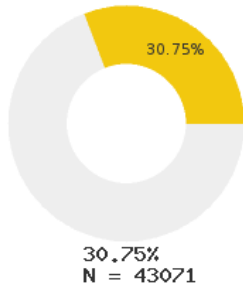

2022 CTE SUMMARY REPORT

WHITE COUNTY CENTRAL SCHOOL DISTRICT - 7304000

State Participants

State Concentrators

State Completers

Consortium Participants

Consortium Concentrators

Consortium Completers