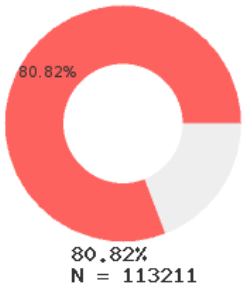

2022 CTE SUMMARY REPORT

WHITE COUNTY CENTRAL SCHOOL DISTRICT - 7304000

State Participants

State Concentrators

State Completers

Consortium Participants

Consortium Concentrators

Consortium Completers