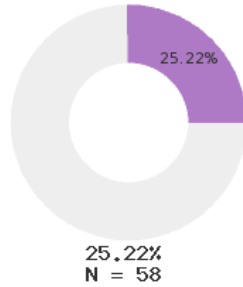

2022 CTE SUMMARY REPORT

WHITE COUNTY CENTRAL SCHOOL DISTRICT - 7304000

State Participants

State Concentrators

State Completers

Consortium Participants

Consortium Concentrators

Consortium Completers