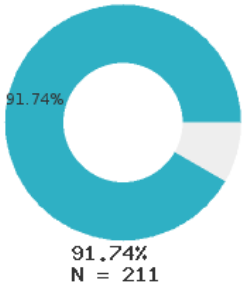

2022 CTE SUMMARY REPORT

WHITE COUNTY CENTRAL SCHOOL DISTRICT - 7304000

State Participants

State Concentrators

State Completers

Consortium Participants

Consortium Concentrators

Consortium Completers