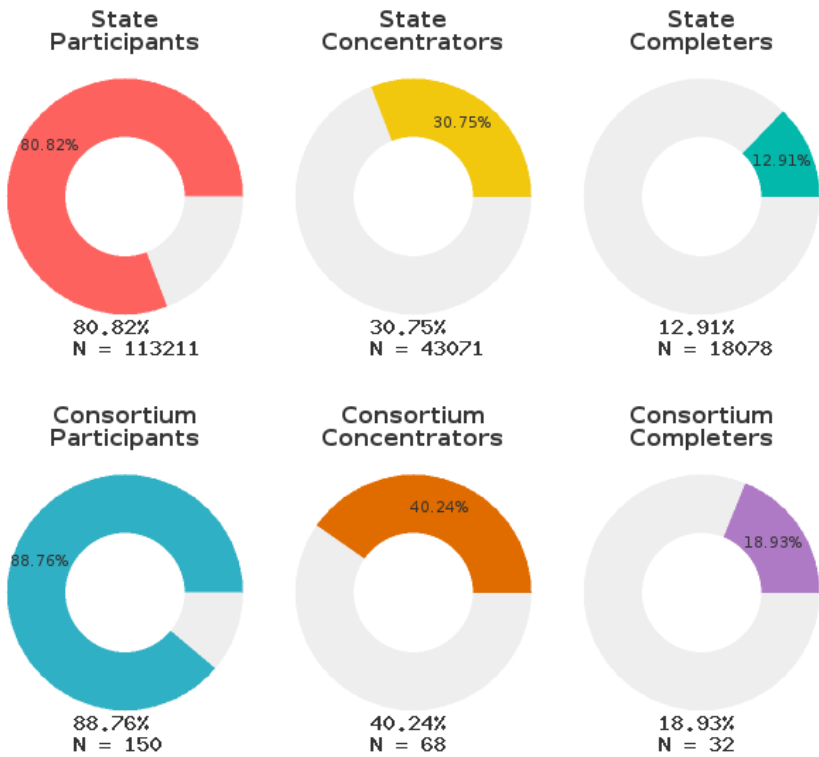

2022 CTE SUMMARY REPORT

MCCRORY SCHOOL DISTRICT - 7403000

A [comprehensive program report](#) is available for more detailed information on all performance measures.

Enrollment includes Grades 9-12 students.

PERFORMANCE SCORES RELATIVE TO TARGETS